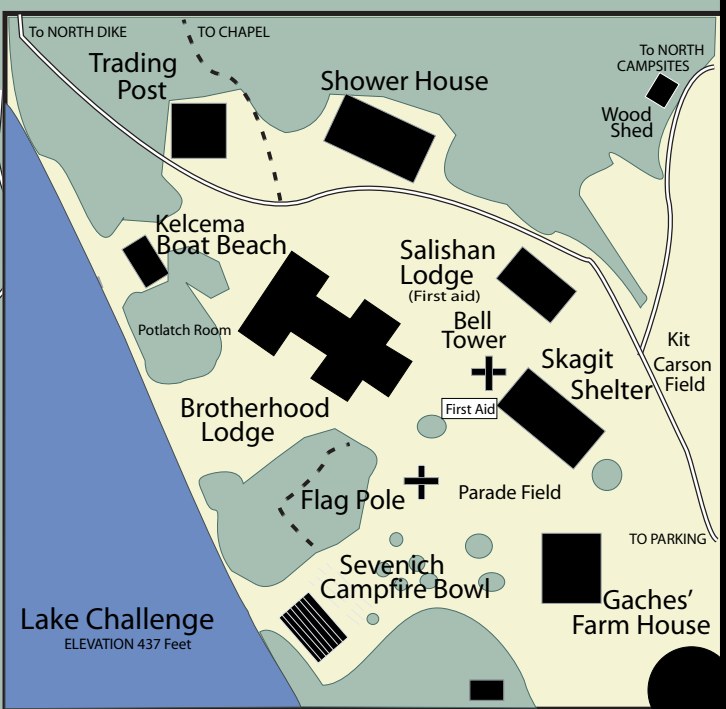

Fire Mountain

Scout Camp, Mt Baker Council B.S.A.

Compiled by CK Eidem 1998

map produced for MT Baker Council B.S.A 1999 CK Eidem.